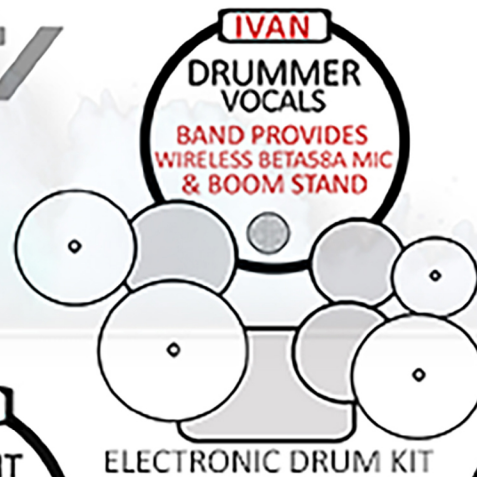

STAGE PLOT/ INPUT LIST

ELECTRONIC DRUM KIT

instrument system
RACKMOUNT

ZERO MONITORS ON STAGE PLEASE / CLEAR FOR STAGE BOXES, TV DISPLAYS, & LIGHTING

BAND PROVIDES FOH ENGINEER
BAND RUNS FOH & EAR MIX

HOUSE
LEFT

HOUSE
CENTER(SUB)

HOUSE
RIGHT

BAND PROVIDES ALL GEAR INCLUDING MICS, STANDS, & CABLES