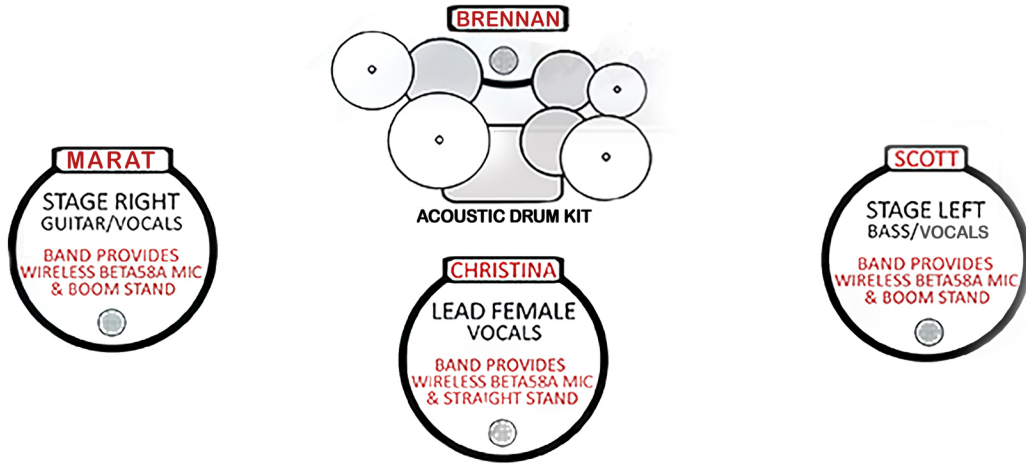

# ↓ STAGE PLOT / INPUT LIST ↓

STAGE RIGHT

STAGE LEFT

POWER REQUIREMENTS: (3) 20 Amp Circuits with (2) Drops Upstage & (1) Downstage

ZERO MONITORS ON STAGE PLEASE / CLEAR FOR STAGE BOXES, TV DISPLAYS, & LIGHTING

BAND PROVIDES ALL GEAR INCLUDING MICS, STANDS, & CABLES

# ↓ STAGE LIGHTING PLOT ↓

STAGE RIGHT

STAGE LEFT